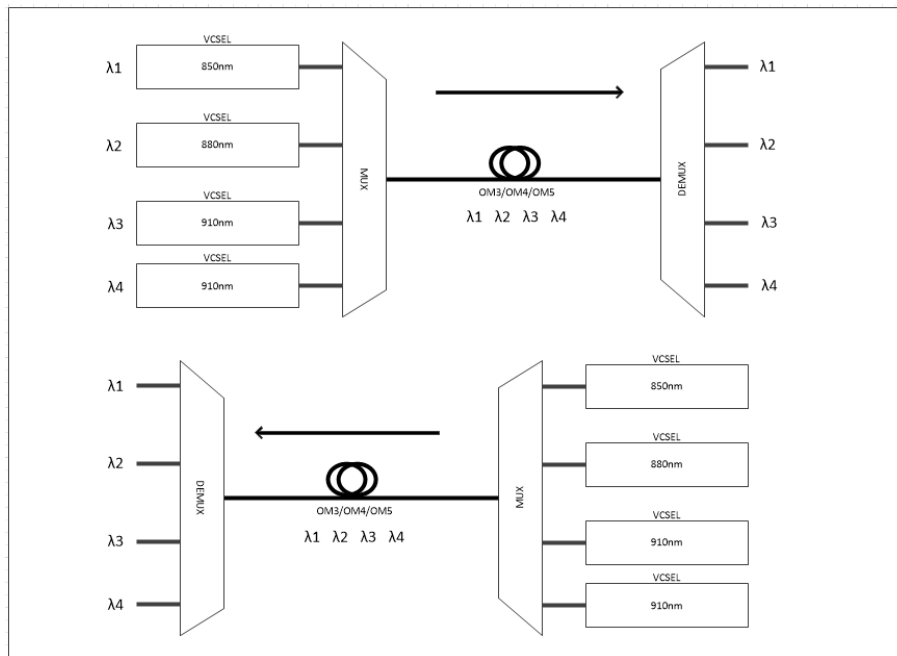

**Introduction:**

Short Wavelength Division Multiplexing (SWDM) is a wavelength division multiplexing (WDM) technology that utilizes four wavelengths across the 850 to 940nm range. The new 40G-SWDM4 and 100G-SWDM4 Ethernet standards operate over a pair of multimode fibers, while utilizing four wavelengths; 850nm, 880nm, 910nm and 940 nm to achieve 40G or 100G transmission rates. Earlier standards required an MPO connector and 8 or 10 fibers to accomplish the same transmission rates. While SWDM will operate over OM3, OM4 or OM5 fiber, OM5 is all about extending the distance. See Table 1 for a comparison of network distances versus fiber type. The TIA has specified lime green as the official cable jacket color for OM5.

OM5 Wideband Multimode Duplex Plenum 50/125 LC (Clipped)

Figure 1: 100GbE (4x25GbE/Wavelength 2-Fiber SWDM)

[View Larger Image as a PDF](#)

**What are the expected SWDM data rates and distances?**

The 40/100GbE expected maximum operational distances are given in the table below.

	OM3	OM4	OM5
40G SWDM	240 m	350 m	440 m
100G SWDM	75 m	100 m	150 m

<b>Cable &amp; Connector Specifications:</b>	
Fiber Type OM5	50/125 Multimode Duplex Fiber Pair
Insertion Loss Per Connector	<0.4dB, Typical 0.25dB
Fiber Height	< 100nm
Repeatability	> 500 Cycles
Operating Temperature	-40°C To +75°C
Humidity Range	5% To 95% (Non-Condensing)
Strain Relief Boot Lengths	1.4cm, 2cm, 2.9cm Available
Standard Compliance	Telcordia
Cable Size and Rating	2mm Plenum Duplex