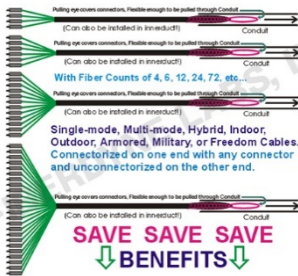

Multi-Fiber Drawing