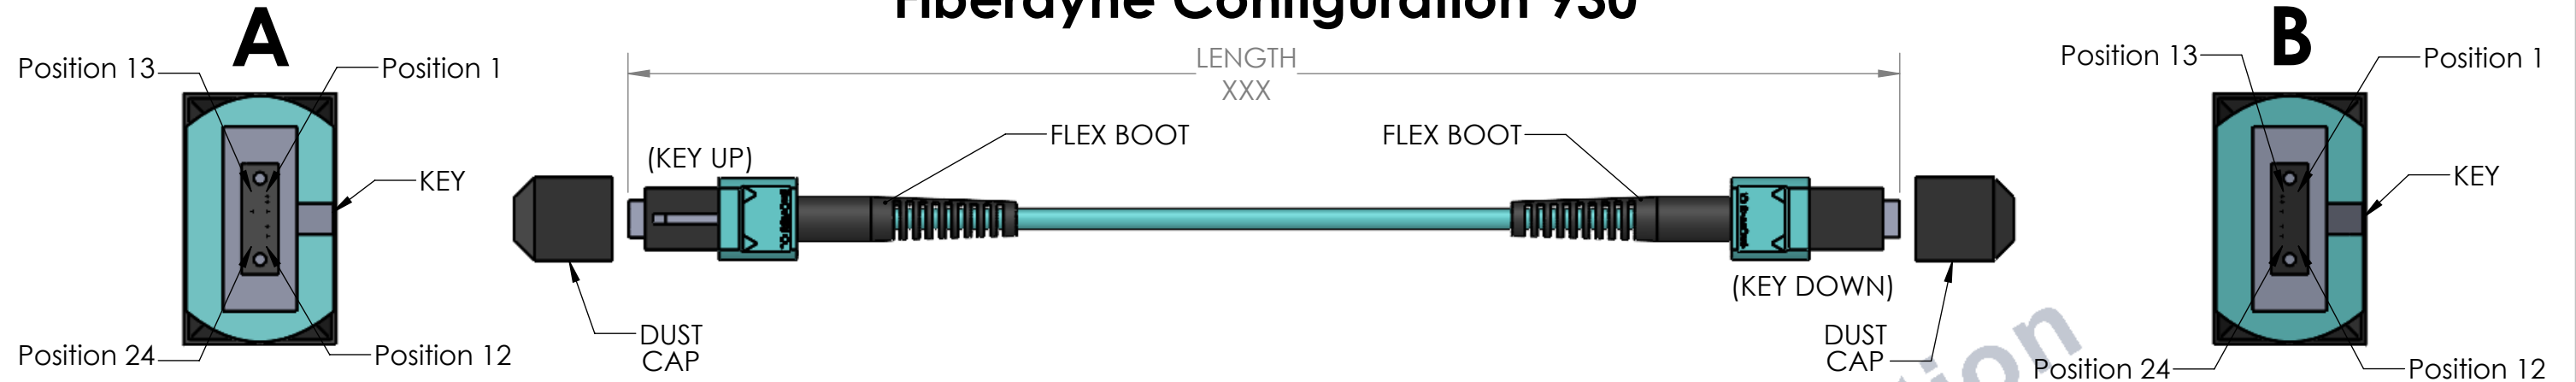

Fiberdyne Configuration 930

Multi Mode MPO Assemblies

Fiberdyne Part Number	Fiberdyne Configuration 930	Cable Type 50/125 OM3 (Max 300m)	Fiber Count	End A Connector	End B Connector	Guide Pin P=Pinned(Male) NP=Non-Pinned(Female)	Insertion Loss (IL) Standard / Low Loss*
FMT-930010-XXXM	10GBASE-SR	3mm Round Plenum OM3	24	MPO 1x24	MPO 1x24	NP-NP	<.75
FMT-930020-XXXM	10GBASE-SR	3mm Round Plenum OM3	24	MPO 1x24	MPO 1x24	NP-P	<.75
FMT-930040-XXXM	10GBASE-SR	3mm Round Plenum OM3	24	MPO 1x24	MPO 1x24	P-P	<.75
FMT-930050-XXXM	10GBASE-SR	3mm Round Plenum OM3	24	MPO 1x24	MPO 1x24	NP-NP	<.35
FMT-930060-XXXM	10GBASE-SR	3mm Round Plenum OM3	24	MPO 1x24	MPO 1x24	NP-P	<.35
FMT-930080-XXXM	10GBASE-SR	3mm Round Plenum OM3	24	MPO 1x24	MPO 1x24	P-P	<.35
Fiberdyne Part Number	Fiberdyne Configuration 930	Cable Type 50/125 OM4 (Max 550m)	Fiber Count	End A Connector	End B Connector	Guide Pin P=Pinned(Male) NP=Non-Pinned(Female)	Insertion Loss (IL) Standard / Low Loss*
FMT-930110-XXXM	10GBASE-SR	3mm Round Plenum OM4	24	MPO 1x24	MPO 1x24	NP-NP	<.75
FMT-930120-XXXM	10GBASE-SR	3mm Round Plenum OM4	24	MPO 1x24	MPO 1x24	NP-P	<.75
FMT-930140-XXXM	10GBASE-SR	3mm Round Plenum OM4	24	MPO 1x24	MPO 1x24	P-P	<.75
FMT-930150-XXXM	10GBASE-SR	3mm Round Plenum OM4	24	MPO 1x24	MPO 1x24	NP-NP	<.35
FMT-930160-XXXM	10GBASE-SR	3mm Round Plenum OM4	24	MPO 1x24	MPO 1x24	NP-P	<.35
FMT-930180-XXXM	10GBASE-SR	3mm Round Plenum OM4	24	MPO 1x24	MPO 1x24	P-P	<.35

*Insertion Loss for Connector Only

Configuration 930

MPO-MPO, 24 Position 24 Fiber to 24 Position 24 Fiber, Type A, Key Up/Key Down			
Fiber Color	Position # Connector A	Position # Connector B	Fiber Color
Blue	1	13	Blue
Orange	2	14	Orange
Green	3	15	Green
Brown	4	16	Brown
Grey	5	17	Grey
White	6	18	White
Red	7	19	Red
Black	8	20	Black
Yellow	9	21	Yellow
Purple	10	22	Purple
Pink	11	23	Pink
Aqua	12	24	Aqua
Fiber Color	Position # Connector A	Position # Connector B	Fiber Color
Blue	13	1	Blue
Orange	14	2	Orange
Green	15	3	Green
Brown	16	4	Brown
Grey	17	5	Grey
White	18	6	White
Red	19	7	Red
Black	20	8	Black
Yellow	21	9	Yellow
Purple	22	10	Purple
Pink	23	11	Pink
Aqua	24	12	Aqua