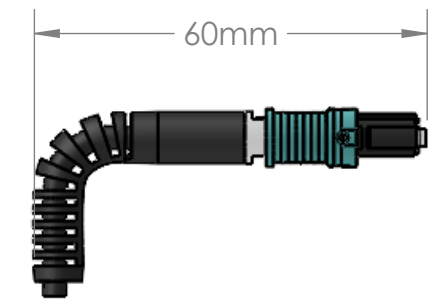

FLEX BOOT @ 90°

RoHS

FIBERDYNE LABS INC.

TITLE: Configuration 930
MPO-MPO, 24 Position 24 Fiber
Type A

SIZE B DWG. NO. 900_13437_001 REV A

SCALE: 1:1 SHEET 1 OF 1

PROPRIETARY AND CONFIDENTIAL

THE INFORMATION CONTAINED IN THIS DRAWING IS THE SOLE PROPERTY OF Fiberdyne Labs Inc. ANY REPRODUCTION IN PART OR AS A WHOLE WITHOUT THE WRITTEN PERMISSION OF Fiberdyne Labs Inc IS PROHIBITED.

Fiberdyne Labs Inc. Frankfort, NY
www.fiberdyne.com

ZONE	REV.	DESCRIPTION	DATE	APPROVED
A		ECN 24171-001	6/21/24	JAS
REVISIONS