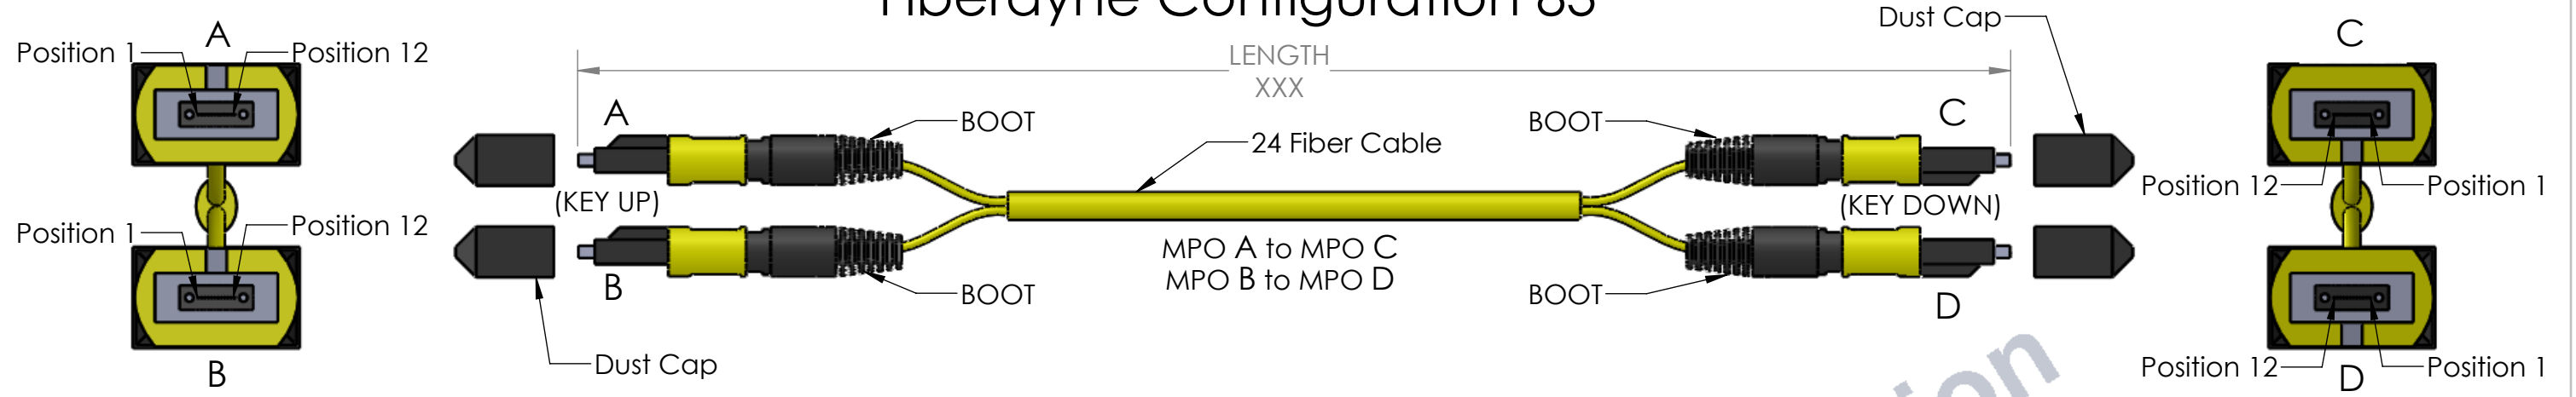

Fiberdyne Configuration 83

Single Mode MPO Assemblies

Fiberdyne Part Number	Fiberdyne Configuration 83	Cable Type OS2	Fiber Count	End A Connector	End B Connector	Guide Pin P=Pinned(Male) NP=Non-Pinned(Female)	Insertion Loss (IL) Standard / Low Loss*
FMT-083010-XXXM	SM Laser	OS2 Round	12	MPO 1x12	MPO 1x12	NP-NP	<.75
FMT-083020-XXXM	SM Laser	OS2 Round	12	MPO 1x12	MPO 1x12	NP-P	<.75
FMT-083030-XXXM	SM Laser	OS2 Round	12	MPO 1x12	MPO 1x12	P-NP	<.75
FMT-083040-XXXM	SM Laser	OS2 Round	12	MPO 1x12	MPO 1x12	P-P	<.75
FMT-083050-XXXM	SM Laser	OS2 Round	12	MPO 1x12	MPO 1x12	NP-NP	<.35
FMT-083060-XXXM	SM Laser	OS2 Round	12	MPO 1x12	MPO 1x12	NP-P	<.35
FMT-083070-XXXM	SM Laser	OS2 Round	12	MPO 1x12	MPO 1x12	P-NP	<.35
FMT-083080-XXXM	SM Laser	OS2 Round	12	MPO 1x12	MPO 1x12	P-P	<.35

*Insertion Loss for Connector Only

Fiberdyne Configuration 83

MPO-MPO, SM, Trunk, Two 12 Pin 12 Fiber MPO to Two 12 Pin 12 Fiber MPO, Type C					
Fiber Color	Lane Assignment Connector A	Position # Connector A Left Side	Position # Connector C Right Side	Lane Assignment Connector C	Fiber Color
Blue	TX1	1	2	RX1	Blue
Orange	RX1	2	1	TX1	Orange
Green	TX2	3	4	RX2	Green
Brown	RX2	4	3	TX2	Brown
Grey	TX3	5	6	RX3	Grey
White	RX3	6	5	TX3	White
Red	TX4	7	8	RX4	Red
Black	RX4	8	7	TX4	Black
Yellow	TX5	9	10	RX5	Yellow
Purple	RX5	10	9	TX5	Purple
Pink	TX6	11	12	RX6	Pink
Aqua	RX6	12	11	TX6	Aqua
Fiber Color	Lane Assignment Connector B	Position # Connector B Left Side	Position # Connector D Right Side	Lane Assignment Connector D	Fiber Color
Blue	TX1	1	2	RX1	Blue
Orange	RX1	2	1	TX1	Orange
Green	TX2	3	4	RX2	Green
Brown	RX2	4	3	TX2	Brown
Grey	TX3	5	6	RX3	Grey
White	RX3	6	5	TX3	White
Red	TX4	7	8	RX4	Red
Black	RX4	8	7	TX4	Black
Yellow	TX5	9	10	RX5	Yellow
Purple	RX5	10	9	TX5	Purple
Pink	TX6	11	12	RX6	Pink
Aqua	RX6	12	11	TX6	Aqua