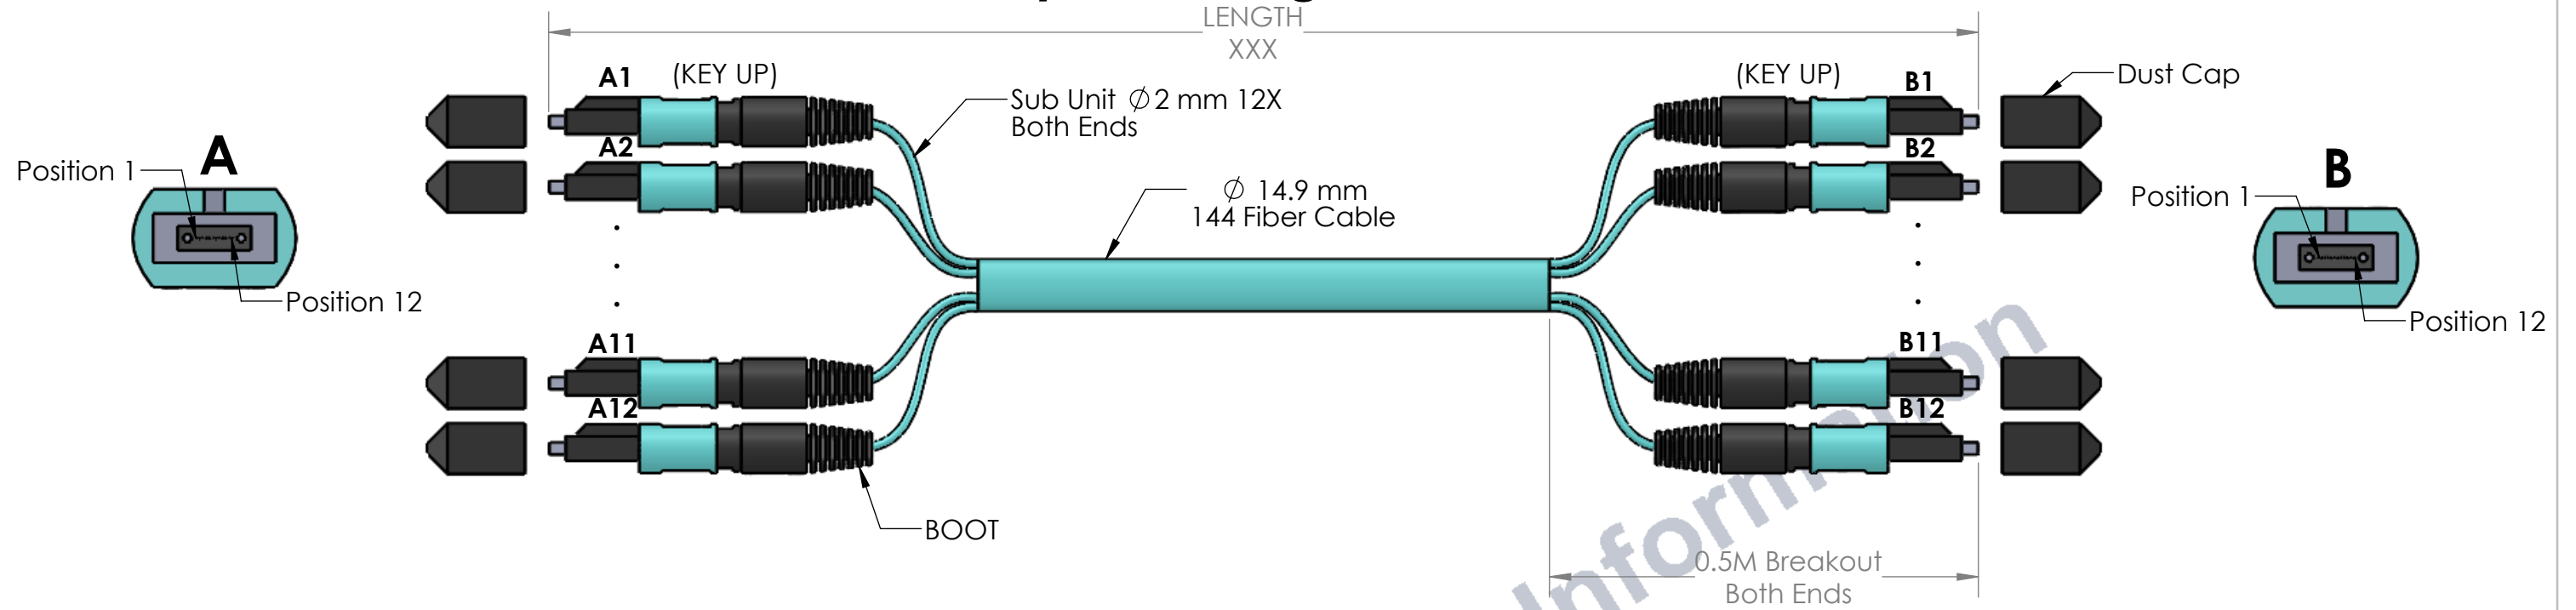

# Fiberdyne Configuration 605

MPO Assemblies					
Fiberdyne Part Number	Cable Type 50/125 OM3 (Max 100m)	Fiber Count	Connectors	Guide Pin P=Pinned(Male) NP=Non-Pinned(Female)	Insertion Loss (IL) Standard / Low Loss*
FMT-605010-XXXM	Plenum OM3	144	MPO 1x12	NP-NP	<.75
FMT-605020-XXXM	Plenum OM3	144	MPO 1x12	NP-P	<.75
FMT-605040-XXXM	Plenum OM3	144	MPO 1x12	P-P	<.75
FMT-605050-XXXM	Plenum OM3	144	MPO 1x12	NP-NP	<.35
FMT-605060-XXXM	Plenum OM3	144	MPO 1x12	NP-P	<.35
FMT-605080-XXXM	Plenum OM3	144	MPO 1x12	P-P	<.35
Fiberdyne Part Number	Cable Type 50/125 OM4 (Max 150m)	Fiber Count	Connectors	Guide Pin P=Pinned(Male) NP=Non-Pinned(Female)	Insertion Loss (IL) Standard / Low Loss*
FMT-605110-XXXM	Plenum OM4	144	MPO 1x12	NP-NP	<.75
FMT-605120-XXXM	Plenum OM4	144	MPO 1x12	NP-P	<.75
FMT-605140-XXXM	Plenum OM4	144	MPO 1x12	P-P	<.75
FMT-605150-XXXM	Plenum OM4	144	MPO 1x12	NP-NP	<.35
FMT-605160-XXXM	Plenum OM4	144	MPO 1x12	NP-P	<.35
FMT-605180-XXXM	Plenum OM4	144	MPO 1x12	P-P	<.35

Fiberdyne Configuration 605			
MPO-MPO Twelve 12 Pin 12 Fiber to Twelve 12 Pin 12 Fiber, MM, Type B			
Fiber Color	Position A1- A12 Left Side	Position B1 - B12 Right Side	Fiber Color
Blue	1	12	Blue
Orange	2	11	Orange
Green	3	10	Green
Brown	4	9	Brown
Grey	5	8	Grey
White	6	7	White
Red	7	6	Red
Black	8	5	Black
Yellow	9	4	Yellow
Purple	10	3	Purple
Pink	11	2	Pink
Aqua	12	1	Aqua

FIBERDYNE LABS INC.		
TITLE: Fiberdyne Configuration 605 MPO-MPO Trunk, Two 12 Pin 12 Fiber to Two 12 Pin 12 Fiber, MM, Type B		
SIZE <b>B</b>	DWG. NO. 900_12825_001	REV <b>-2</b>
SCALE: 1:1		SHEET 1 OF 1