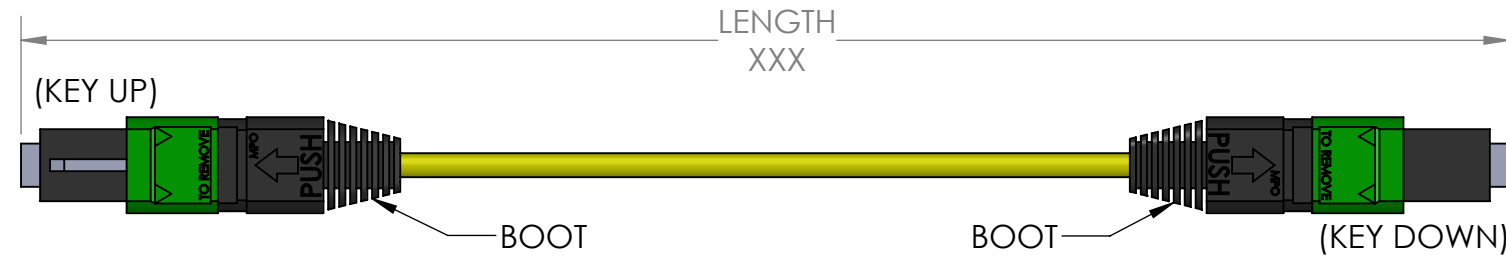

# Fiberdyne Configuration 487

## Single Mode MPO Assemblies

Fiberdyne Part Number	Fiberdyne Configuration 229	Cable Type OS2	Fiber Count	End A Connector	End B Connector	Guide Pin P=Pinned(Male) NP=Non-Pinned(Female)	Insertion Loss (IL) Standard / Low Loss
FMT-487110-XXXM	SM Laser	OS2 Round	24	MPO 1x24	MPO 1x24	NP-NP	<.75
FMT-487120-XXXM	SM Laser	OS2Round	24	MPO 1x24	MPO 1x24	NP-P	<.75
FMT-487130-XXXM	SM Laser	OS2 Round	24	MPO 1x24	MPO 1x24	P-NP	<.75
FMT-487140-XXXM	SM Laser	OS2 Round	24	MPO 1x24	MPO 1x24	P-P	<.75
FMT-487150-XXXM	SM Laser	OS2 Round	24	MPO 1x24	MPO 1x24	NP-NP	<.35
FMT-487160-XXXM	SM Laser	OS2 Round	24	MPO 1x24	MPO 1x24	NP-P	<.35
FMT-487170-XXXM	SM Laser	OS2 Round	24	MPO 1x24	MPO 1x24	P-NP	<.35
FMT-487180-XXXM	SM Laser	OS2 Round	24	MPO 1x24	MPO 1x24	P-P	<.35

## Fiberdyne Configuration 487

MPO-MPO, SM, Trunk, 24 Pin 24 Fiber MPO to 24 Pin 24 Fiber MPO, Type A

Fiber Color	Position # Connector A	Position # Connector B	Fiber Color
Blue	1	1	Blue
Orange	2	2	Orange
Green	3	3	Green
Brown	4	4	Brown
Grey	5	5	Grey
White	6	6	White
Red	7	7	Red
Black	8	8	Black
Yellow	9	9	Yellow
Purple	10	10	Purple
Pink	11	11	Pink
Aqua	12	12	Aqua
Fiber Color	Position # Connector A	Position # Connector B	Fiber Color
Blue	13	13	Blue
Orange	14	14	Orange
Green	15	15	Green
Brown	16	16	Brown
Grey	17	17	Grey
White	18	18	White
Red	19	19	Red
Black	20	20	Black
Yellow	21	21	Yellow
Purple	22	22	Purple
Pink	23	23	Pink
Aqua	24	24	Aqua