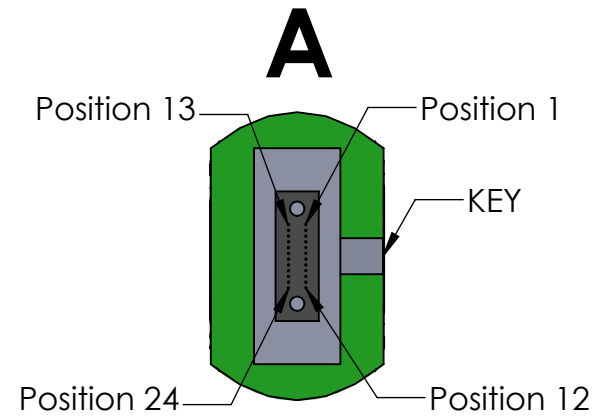

## Single Mode MPO Assemblies

Fiberdyne Part Number	Fiberdyne Configuration 229	Cable Type OS2	Fiber Count	End A Connector	End B Connector	Guide Pin P=Pinned(Male) NP=Non-Pinned(Female)	Insertion Loss (IL) Standard / Low Loss
FMT-487110-XXXM	SM Laser	OS2 Round	24	MPO 1x24	MPO 1x24	NP-NP	<.75
FMT-487120-XXXM	SM Laser	OS2Round	24	MPO 1x24	MPO 1x24	NP-P	<.75
FMT-487130-XXXM	SM Laser	OS2 Round	24	MPO 1x24	MPO 1x24	P-NP	<.75
FMT-487140-XXXM	SM Laser	OS2 Round	24	MPO 1x24	MPO 1x24	P-P	<.75
FMT-487150-XXXM	SM Laser	OS2 Round	24	MPO 1x24	MPO 1x24	NP-NP	<.35
FMT-487160-XXXM	SM Laser	OS2 Round	24	MPO 1x24	MPO 1x24	NP-P	<.35
FMT-487170-XXXM	SM Laser	OS2 Round	24	MPO 1x24	MPO 1x24	P-NP	<.35
FMT-487180-XXXM	SM Laser	OS2 Round	24	MPO 1x24	MPO 1x24	P-P	<.35