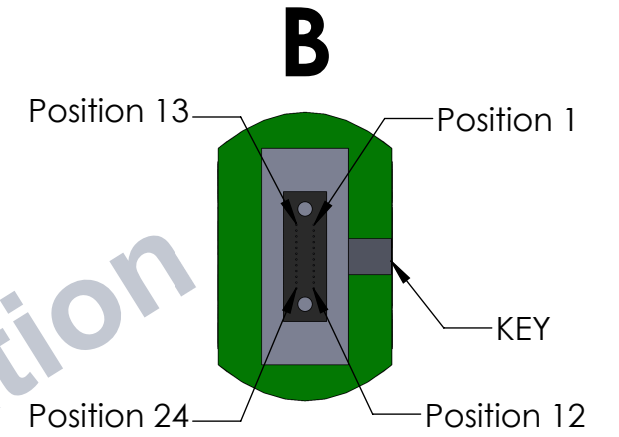

## Single Mode MPO Assemblies

Fiberdyne Part Number	Fiberdyne Configuration 229	Cable Type OS2	Fiber Count	End A Connector	End B Connector	Guide Pin P=Pinned(Male) NP=Non-Pinned(Female)	Insertion Loss (IL) Standard / Low Loss
FMT-487110-XXXM	SM Laser	OS2 Round	24	MPO 1x24	MPO 1x24	NP-NP	<.75
FMT-487120-XXXM	SM Laser	OS2Round	24	MPO 1x24	MPO 1x24	NP-P	<.75
FMT-487130-XXXM	SM Laser	OS2 Round	24	MPO 1x24	MPO 1x24	P-NP	<.75
FMT-487140-XXXM	SM Laser	OS2 Round	24	MPO 1x24	MPO 1x24	P-P	<.75
FMT-487150-XXXM	SM Laser	OS2 Round	24	MPO 1x24	MPO 1x24	NP-NP	<.35
FMT-487160-XXXM	SM Laser	OS2 Round	24	MPO 1x24	MPO 1x24	NP-P	<.35
FMT-487170-XXXM	SM Laser	OS2 Round	24	MPO 1x24	MPO 1x24	P-NP	<.35
FMT-487180-XXXM	SM Laser	OS2 Round	24	MPO 1x24	MPO 1x24	P-P	<.35